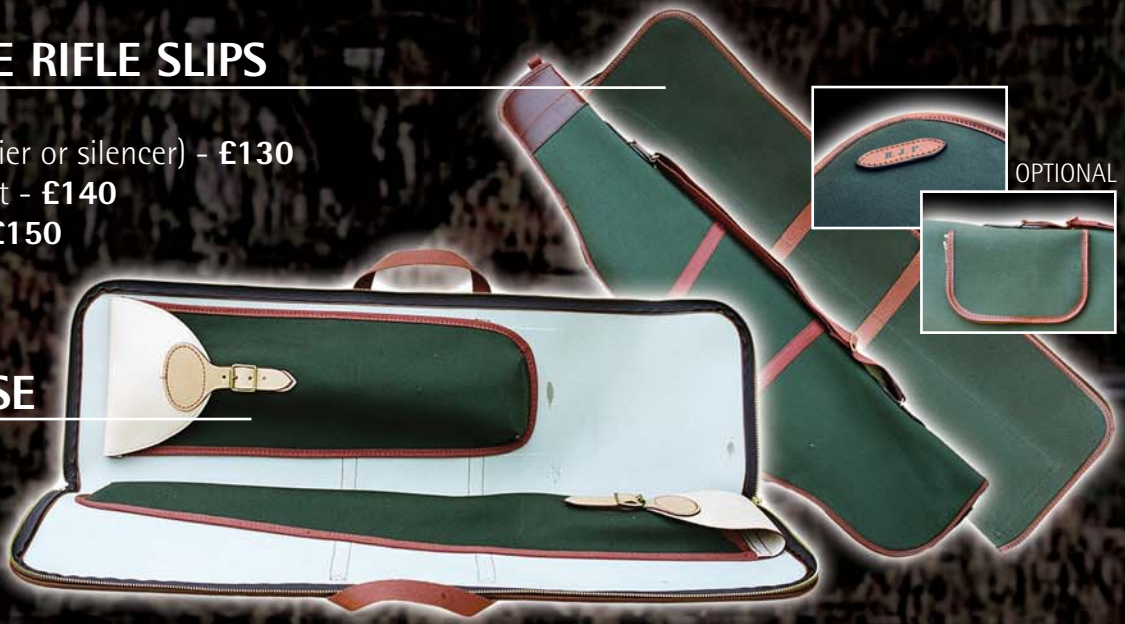

HEAVY DUTY LINED CANVAS

LARGE OPENING for EASY ACCESS

AVAILABLE in GREEN or BROWN

COUNTRY SCENE CARTRIDGE BAGS

- Leather (100) - **£215**
- Leather (75) - **£195**
- Canvas (100) - **£110**
- Canvas (75) - **£95**

HIGH QUALITY ENGLISH LEATHER

OPTIONAL INITIALS AVAILABLE

OPTIONAL

COUNTRY SCENE SHOT GUN SLIPS

- Canvas (Leather Bound, Flat End) - **£125**
- Canvas (Leather Bound, Flat End & Pocket) - **£145**

- Leather (Blocked End) - **£300**
- Leather (Flat End) - **£275**